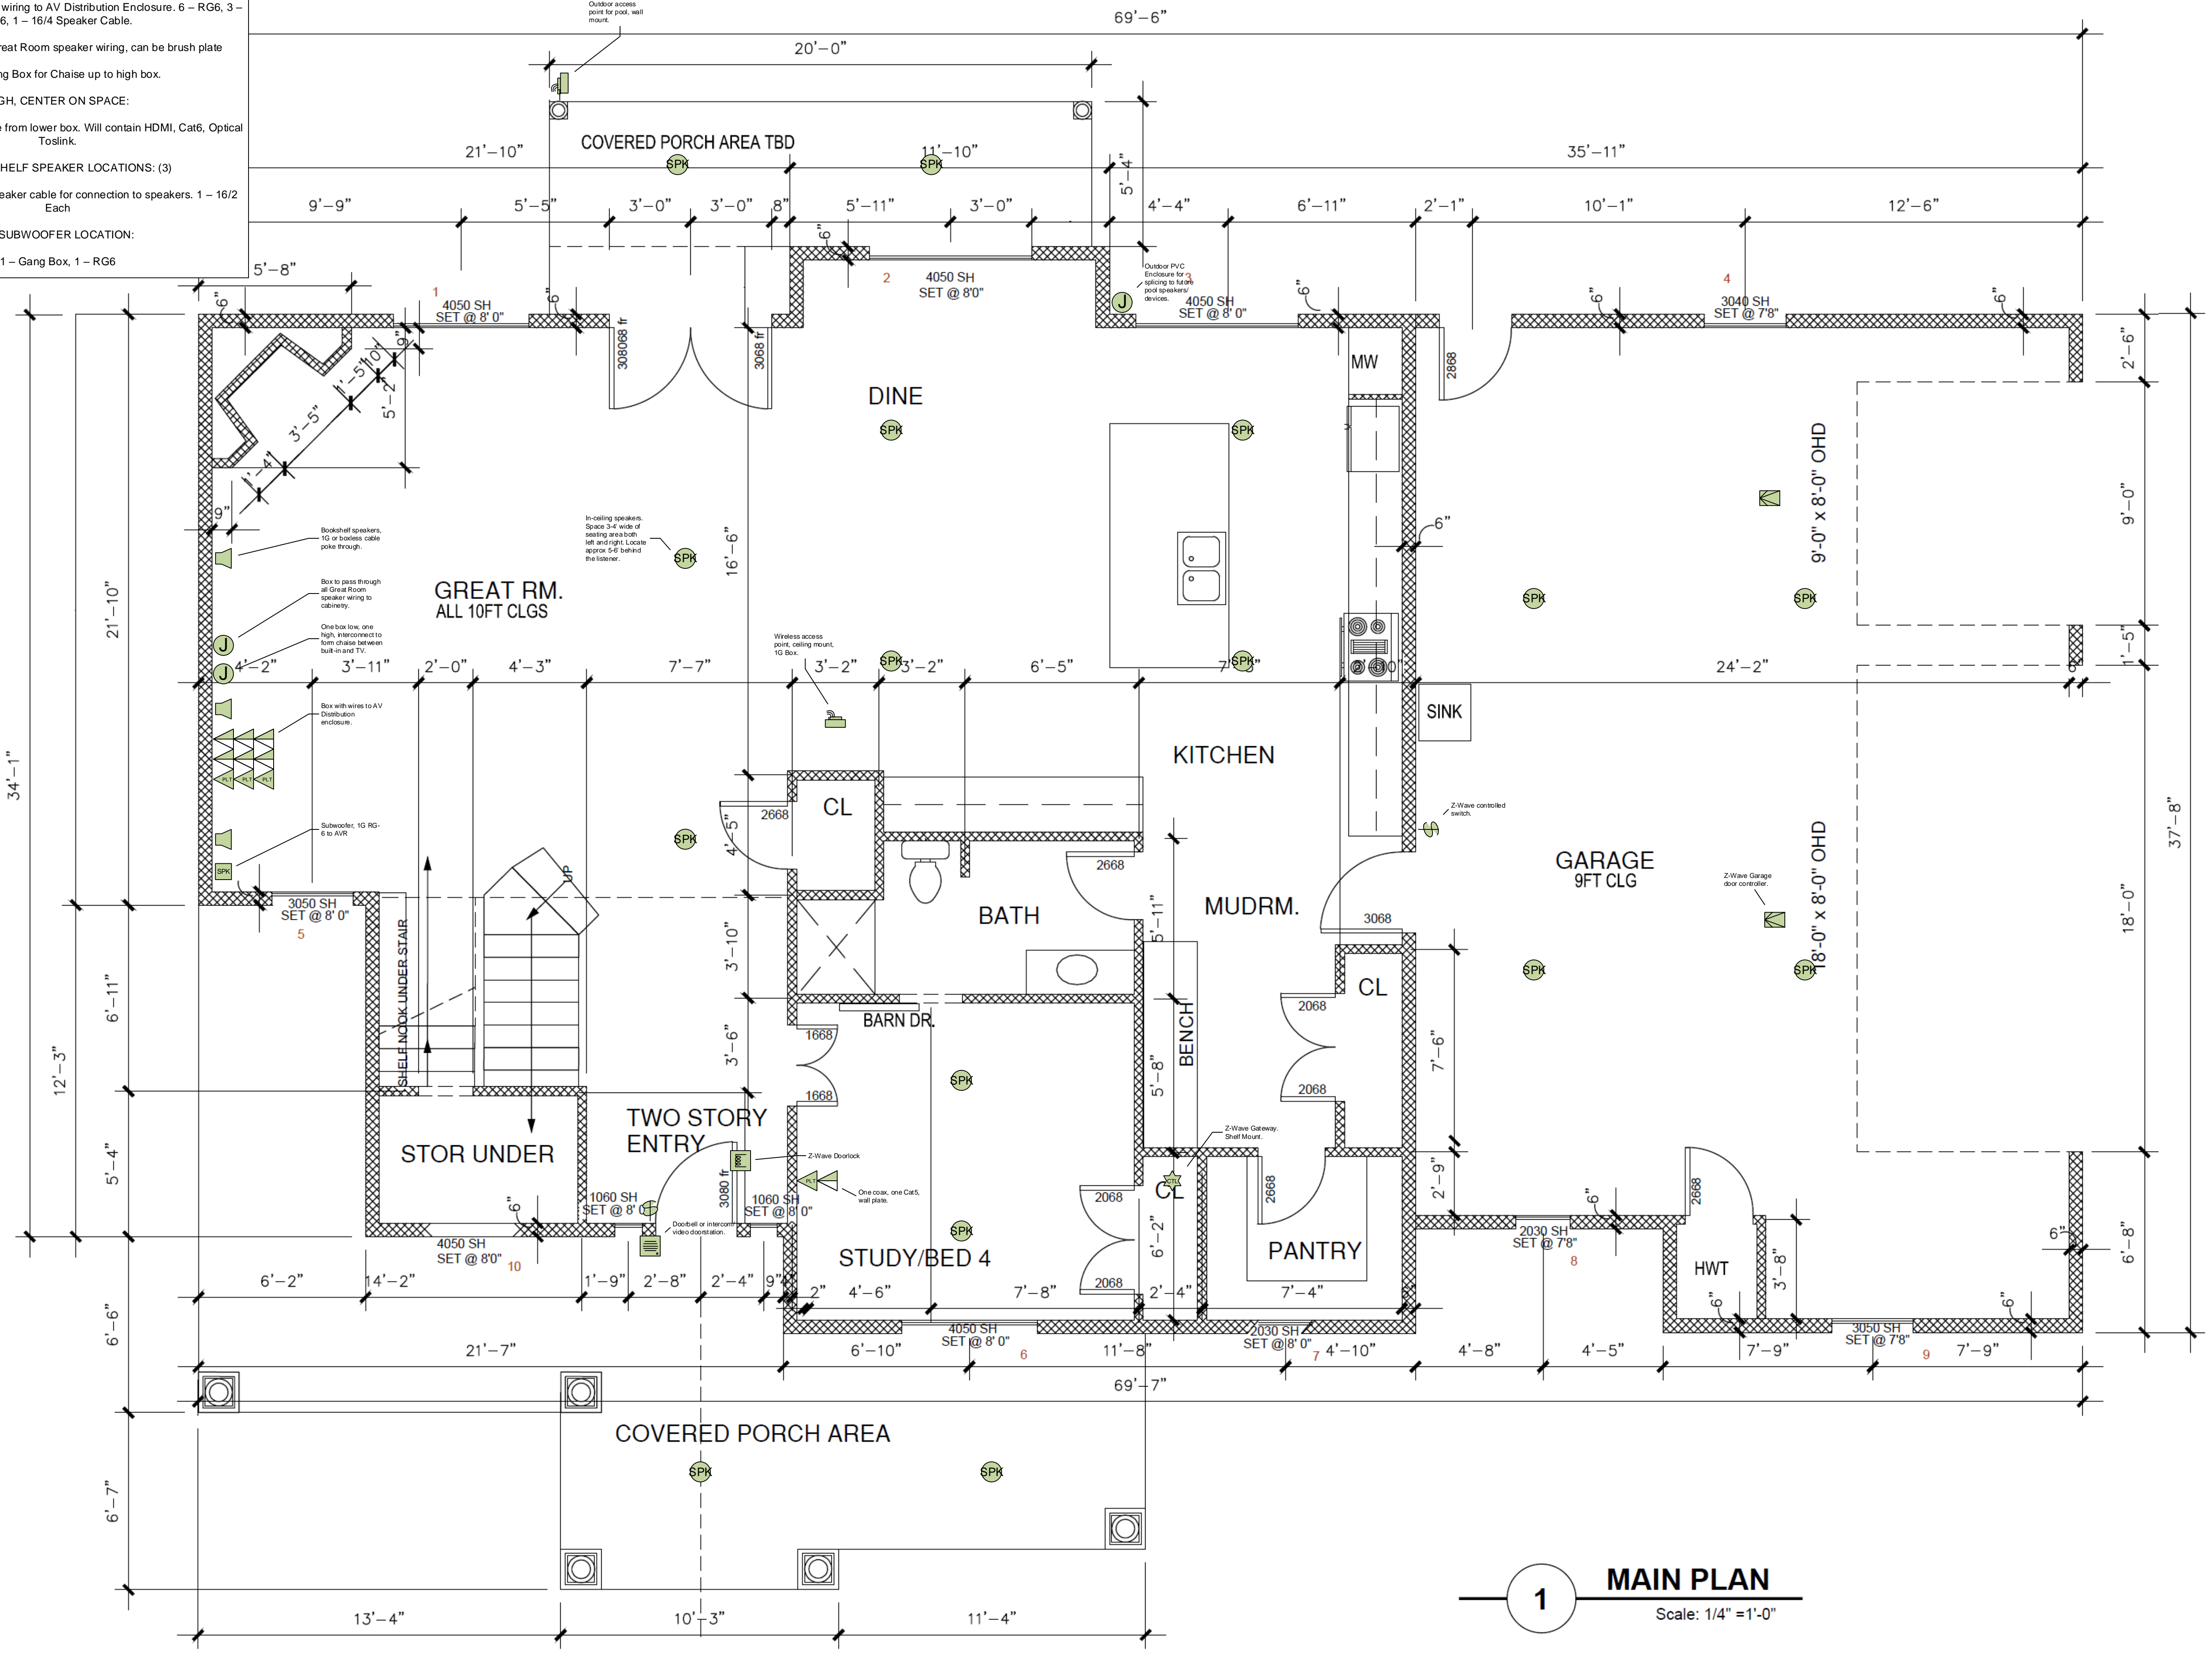

myEasytek
 412 E Garwood Dr
 Mount Prospect, IL 60056
 (847)387-8103

- Total 8 Boxes in Great Room Built-Ins.
- LOW, CENTER ON SPACE:
- 1 - 4 Gang Box, contains wiring to AV Distribution Enclosure. 6 - RG6, 3 - Cat6, 1 - 16/4 Speaker Cable.
 - 1 - 1 Gang Box for Great Room speaker wiring, can be brush plate
 - 1 - 2 Gang Box for Chaise up to high box.
- HIGH, CENTER ON SPACE:
- 1 - 2 Gang box for Chaise for lower box. Will contain HDMI, Cat6, Optical Toslink.
- AT BOOKSHELF SPEAKER LOCATIONS: (3)
- 1 - Gang, or boxless, speaker cable for connection to speakers. 1 - 16/2 Each
- AT SUBWOOFER LOCATION:
- 1 - Gang Box, 1 - RG6

1 MAIN PLAN
 Scale: 1/4" = 1'-0"

Scale: 1/4" = 1'-0"

Created 11/29/2019
 Modified 12/19/2019
 Printed 12/19/2019

Custom Layouts

First Floor Plan

2 UPPER PLAN

Scale: 1/4" = 1'-0"
Created 11/29/2019
Modified 12/19/2019
Printed 12/19/2019

Custom Layouts
Second Floor Plan