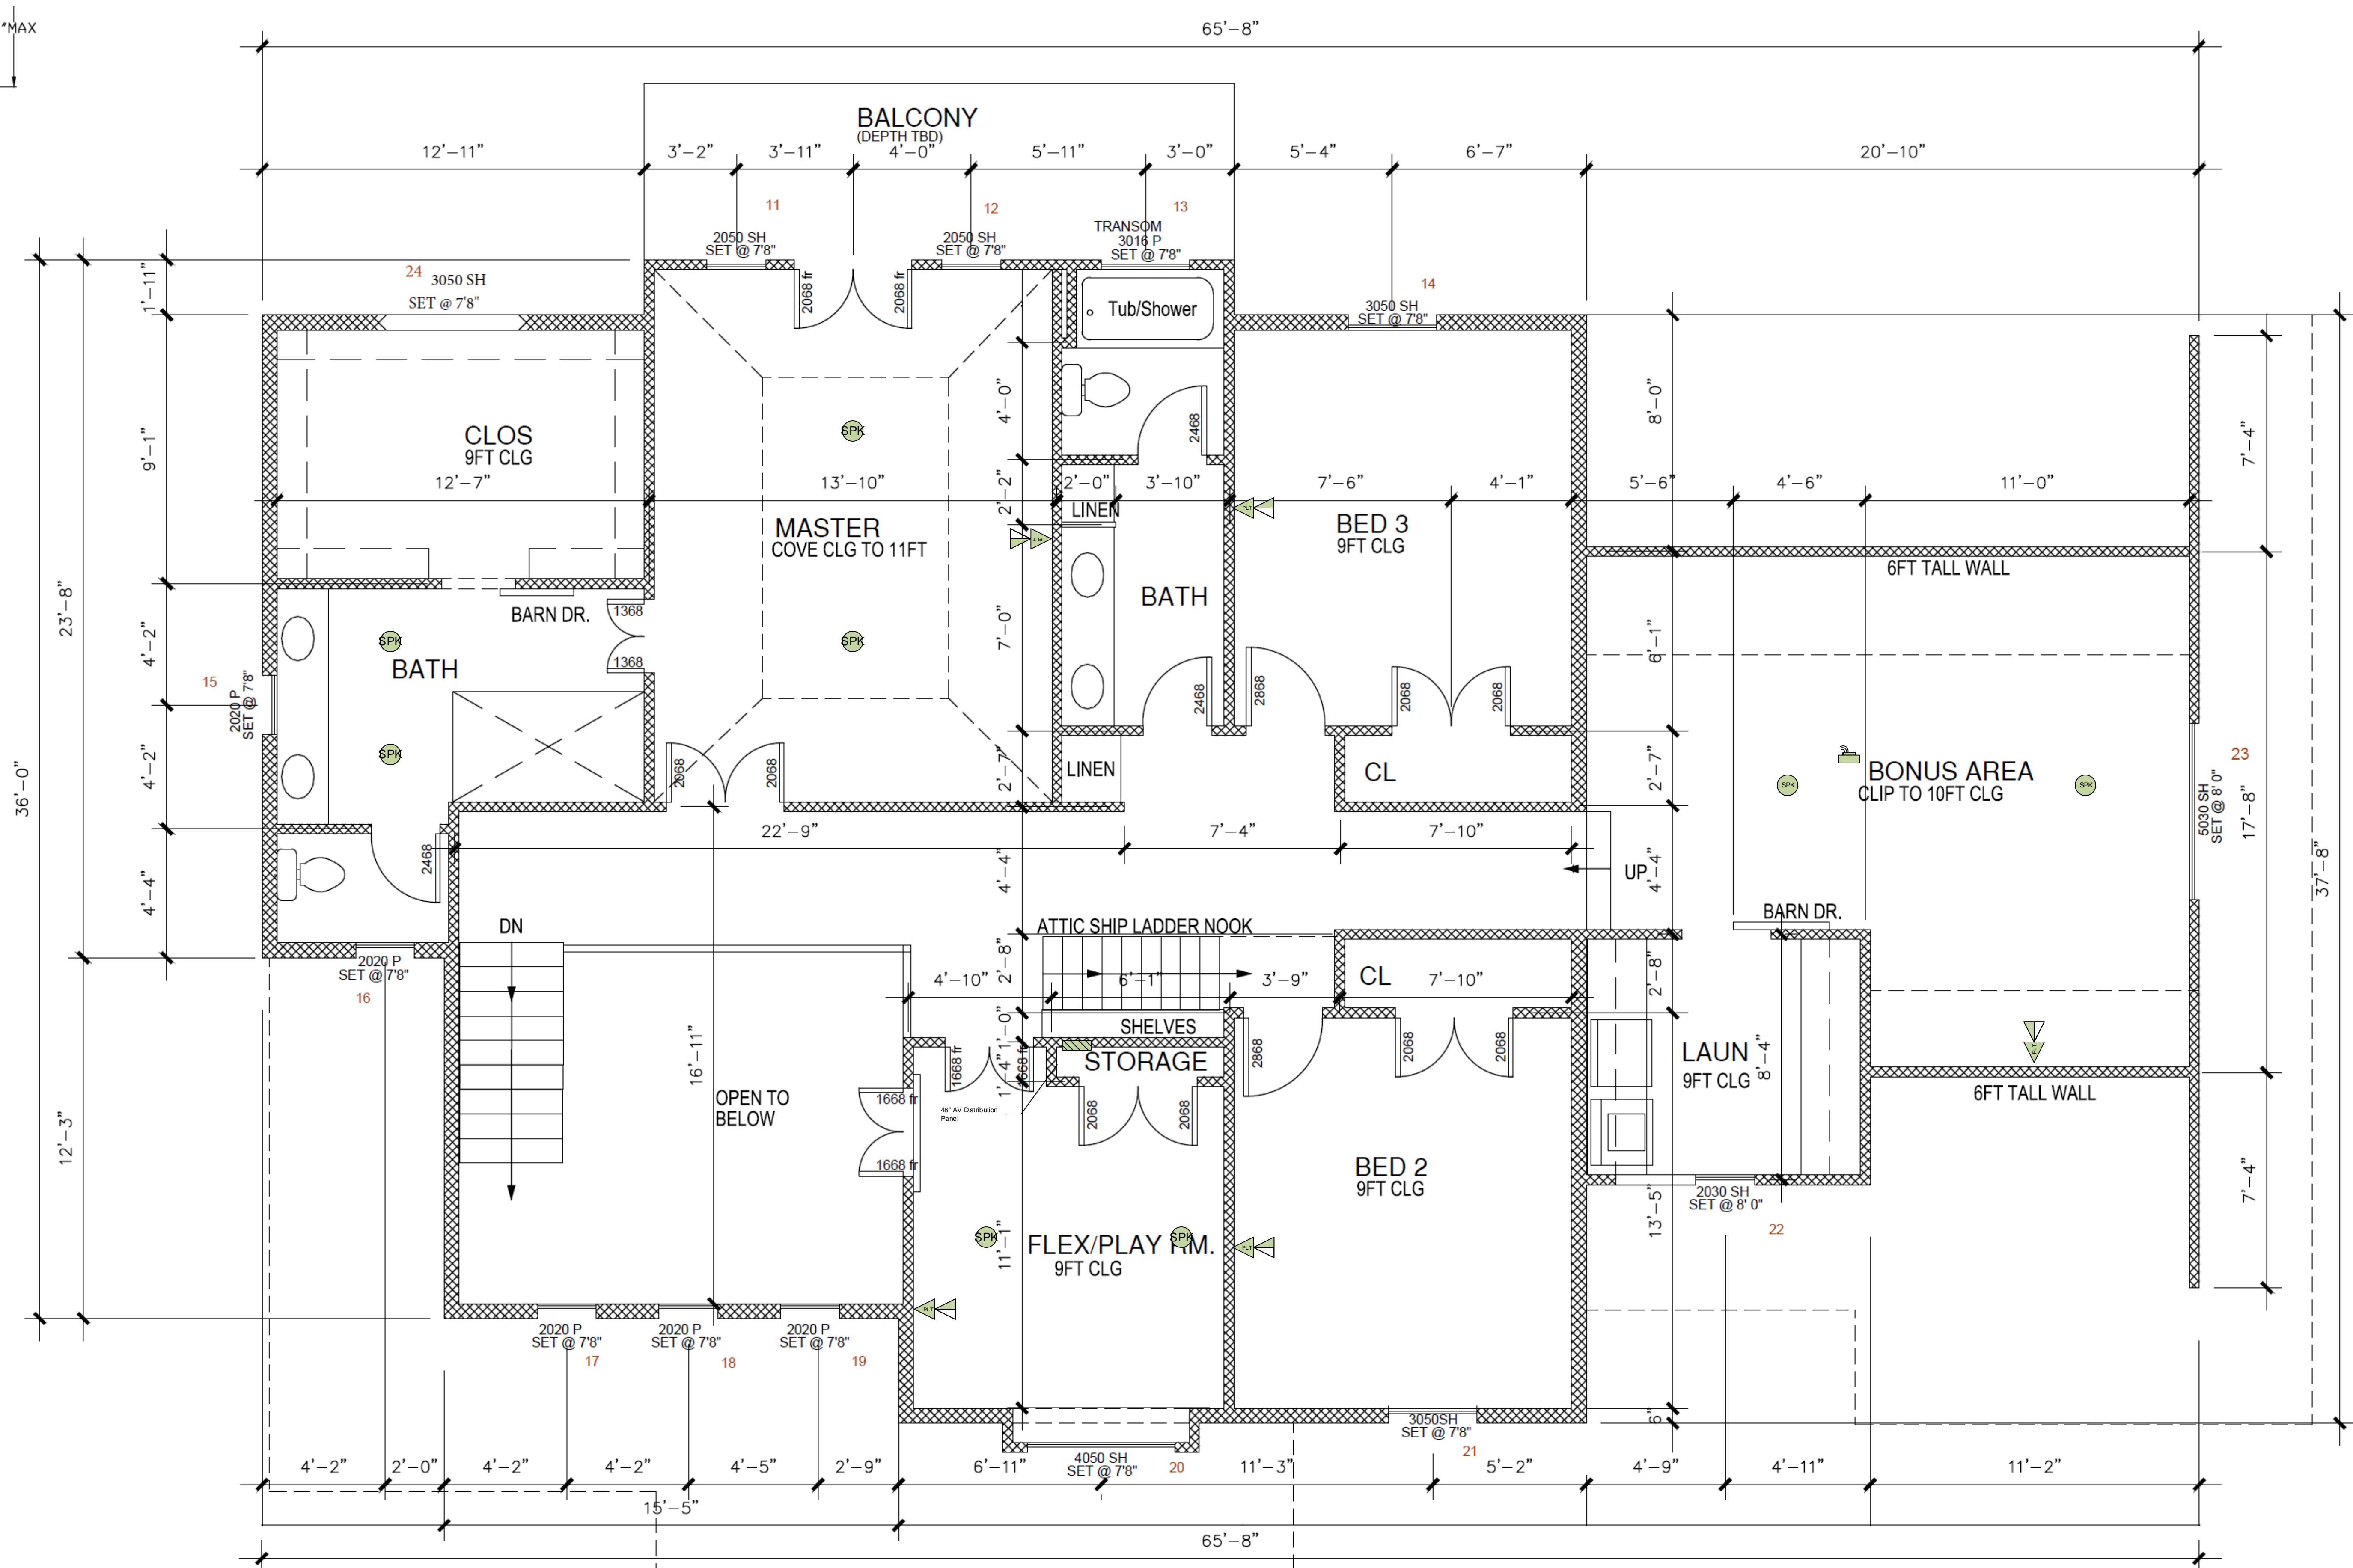

myEasytek
 412 E Garwood Dr
 Mount Prospect, IL 60056
 (847)387-8103

- Total 8 Boxes in Great Room Built-Ins.
- LOW, CENTER ON SPACE:
- 1 - 4 Gang Box, contains wiring to AV Distribution Enclosure. 6 - RG6, 3 - Cat6, 1 - 16/4 Speaker Cable.
 - 1 - 1 Gang Box for Great Room speaker wiring, can be brush plate
 - 1 - 2 Gang Box for Chaise up to high box.
- HIGH, CENTER ON SPACE:
- 1 - 2 Gang box for Chaise for lower box. Will contain HDMI, Cat6, Optical Toslink.
- AT BOOKSHELF SPEAKER LOCATIONS: (3)
- 1 - Gang, or boxless, speaker cable for connection to speakers. 1 - 16/2 Each
- AT SUBWOOFER LOCATION:
- 1 - Gang Box, 1 - RG6

1 MAIN PLAN
 Scale: 1/4" = 1'-0"

Scale: 1/4" = 1'-0"

Created 11/29/2019
 Modified 12/19/2019
 Printed 12/19/2019

Custom Layouts

First Floor Plan

2 UPPER PLAN

Scale: 1/4" = 1'-0"
Created 11/29/2019
Modified 12/19/2019
Printed 12/19/2019

Custom Layouts
Second Floor Plan